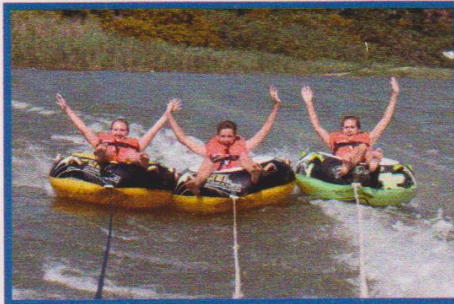

081 826 1694

RIVER CRUISES, SPEEDBOAT RIDES AND TUBE RIDES
ON THE UMTAMVUNA RIVER OPERATING FROM
THE BOATHOUSE AT THE PONT, PORT EDWARD.
CRUISE BOAT PRIVATE FUNCTIONS AVAILABLE.

WWW.WILDCOASTWATERWORLD.CO.ZA
WWW.OLDPONT.CO.ZA