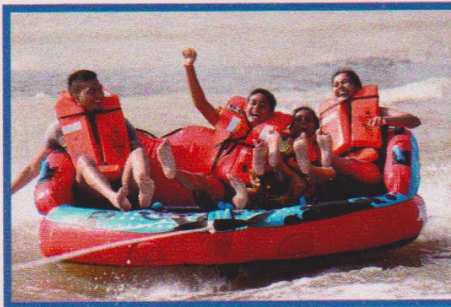

081 826 1694

RIVER CRUISES, SPEEDBOAT RIDES AND TUBE RIDES
ON THE UMTAMVUNA RIVER OPERATING FROM
THE BOATHOUSE AT THE PONT, PORT EDWARD.
CRUISE BOAT PRIVATE FUNCTIONS AVAILABLE.

WWW.WILDCOASTWATERWORLD.CO.ZA
WWW.OLDPONT.CO.ZA